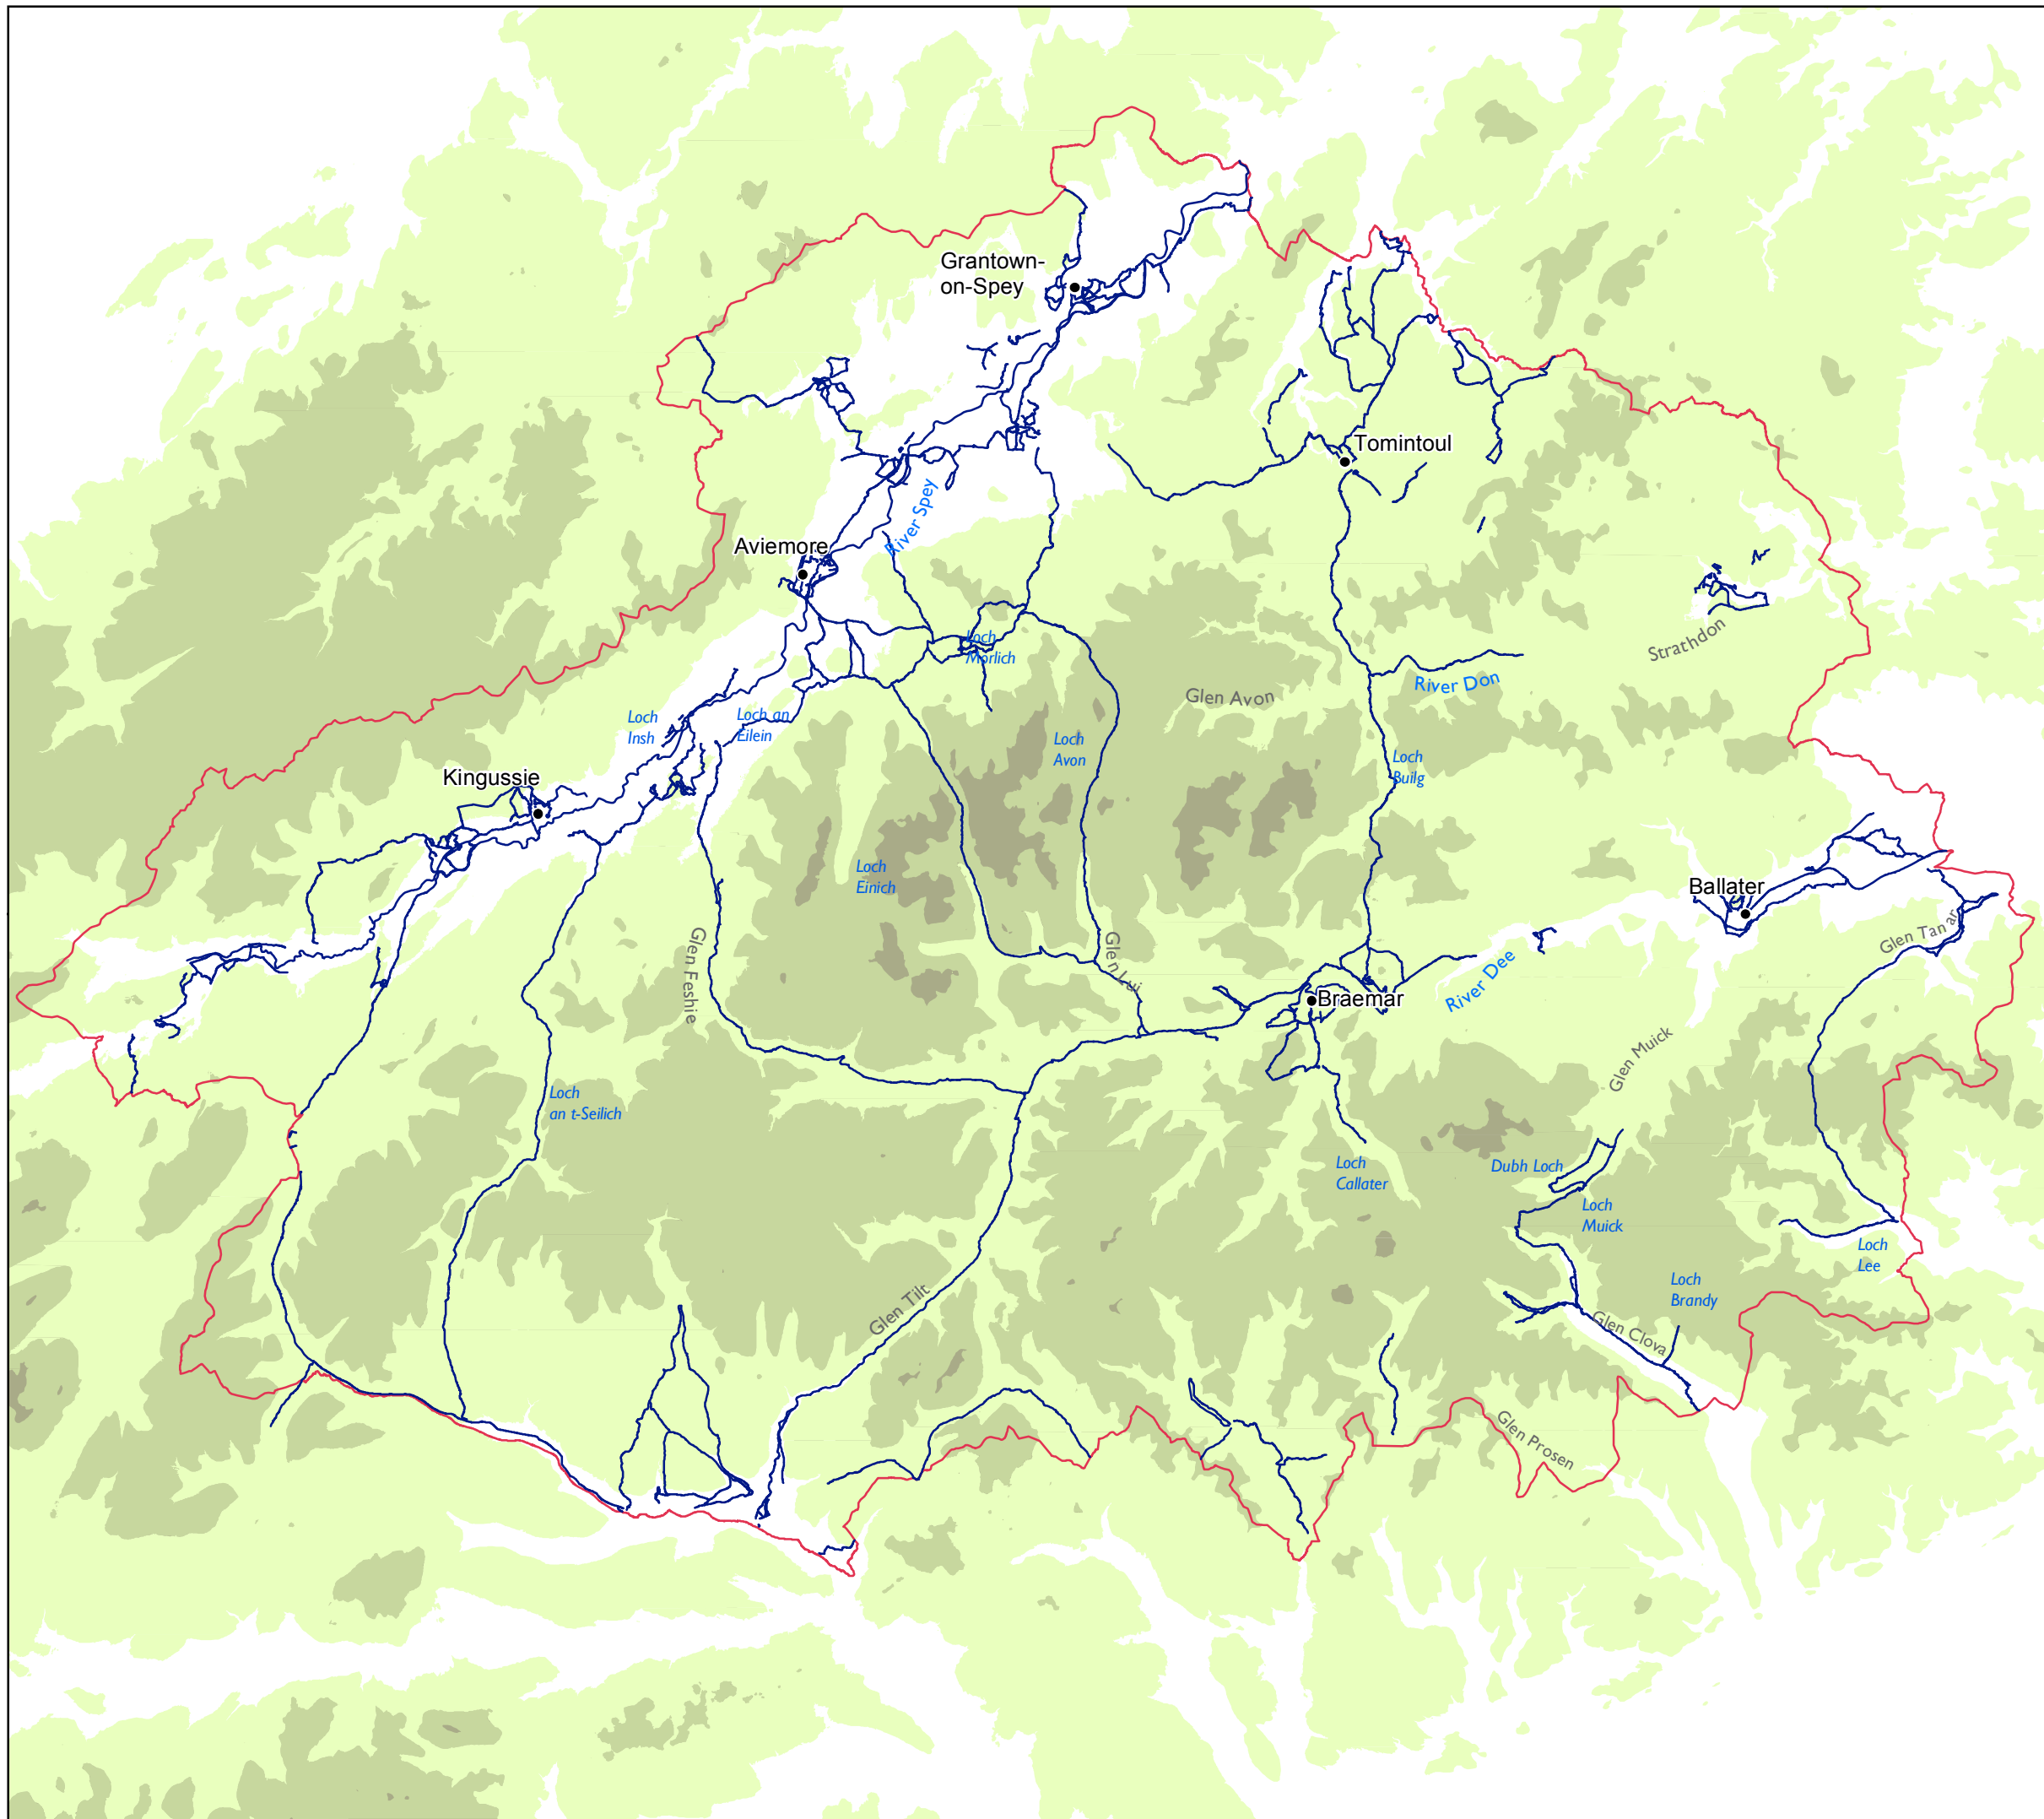

Paper I Annex I Draft core paths for formal review

Map Legend

- CPP Review
- ▭ National Park Boundary

Reproduced by permission of Ordnance Survey on behalf of HMSO. © Crown copyright and database right 2013. All rights reserved. Ordnance Survey Licence number 100040965 Cairngorms National Park Authority.

This map must not be used for navigational purposes.